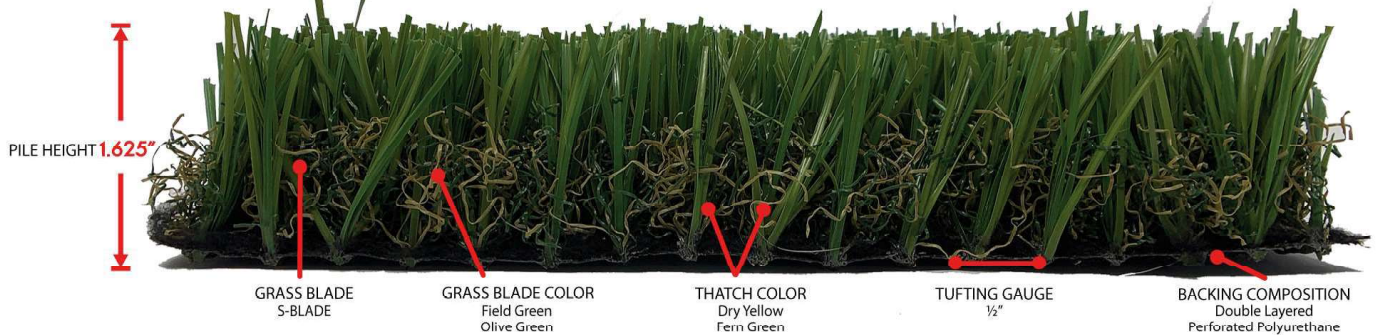

ELITE

TOTAL WEIGHT **92oz**
 ROLL WIDTH **15FT**

EZLAWN ELITE Understood for its magnificently deluxe look by qualified installers nationwide, ezLAWN ELITE artificial turf includes a field and olive eco-friendly shade duo paired with a brown thatch for an added practical touch! Each blade is strategically 'S' formed for added resilience making this turf ideal for light to modest traffic. Each lawn blade is triple enhanced right into the synthetic grass support via our exceptional tuft bind technology, which develops a solid resistance to draw pressure. ez-LAWN ELITE artificial turf additionally has a perforated support for fluids to easily drain pipes! A perfect landscape option for children and animals, ELITE artificial grass additionally features U.V. resistant innovation that is mounted throughout the production procedure. Your turf will certainly not fade even under the harshest sunshine!

PRODUCT DATA SHEET

Item	Details
Yarn	S-BLADE Wide SK14500
Pile Height	45mm/ 1.75 in
Gauge	3/8"
Stitch Rate	110/m
Backing	Composite PP
Coating	Polyurethane
Total Weight	92 ounces
Drain Rate	85 cm per square meter
Infill	20-40 mesh, 1.5-2 lbs per square