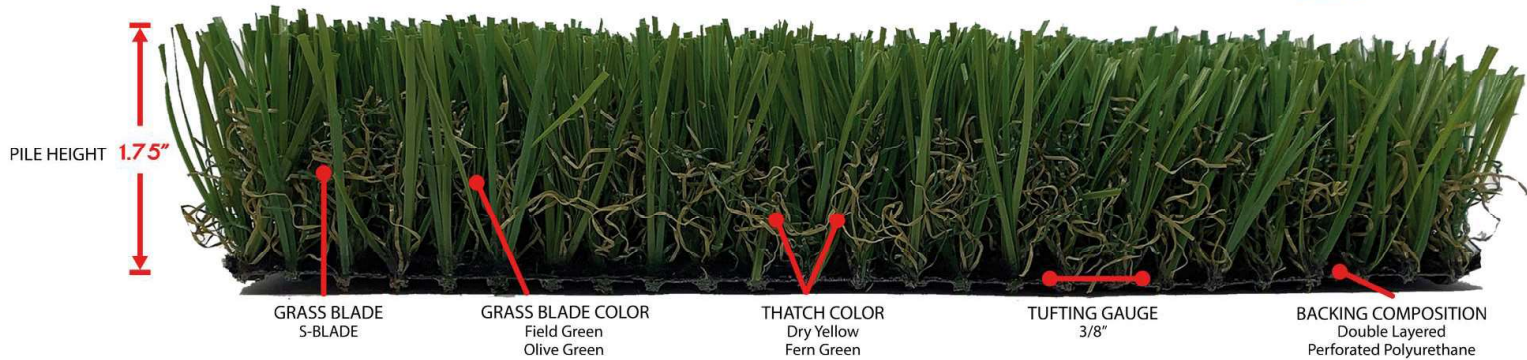

EZLAWN PLATINUM

LANDSCAPE SERIES

PLATINUM

EZLAWN PLATINUM

ezLawn Platinum has an extremely thick look and flaunts a 117 ounce total weight. Platinum boasts a dense field as well as olive S-Blade mix. As a top selection among across the country certified synthetic grass installers, Platinum artificial turf is a best landscape choice for any kind of business or home that experiences modest to heavy traffic. With the current in tuft bind technology, every grass blade is three-way reinforced into the support which makes it very immune to pull force motion. Not only can your family pets and also kids use this long lasting grass, however this grass also includes a perforated backing for easy drainage! Tidy up has never ever been

PRODUCT SPECS

Item	Details
Yarn	S- Blade Large
Yarn Color	Field/Olive Green
Thatch	Dry Yellow/Fern Green
Pile Height	45mm/ 1.75 in
Gauge	3/8"
Stitch Rate	170/m
Backing	Composite PP
Coating	Polyurethane
Total Weight	117 ounces