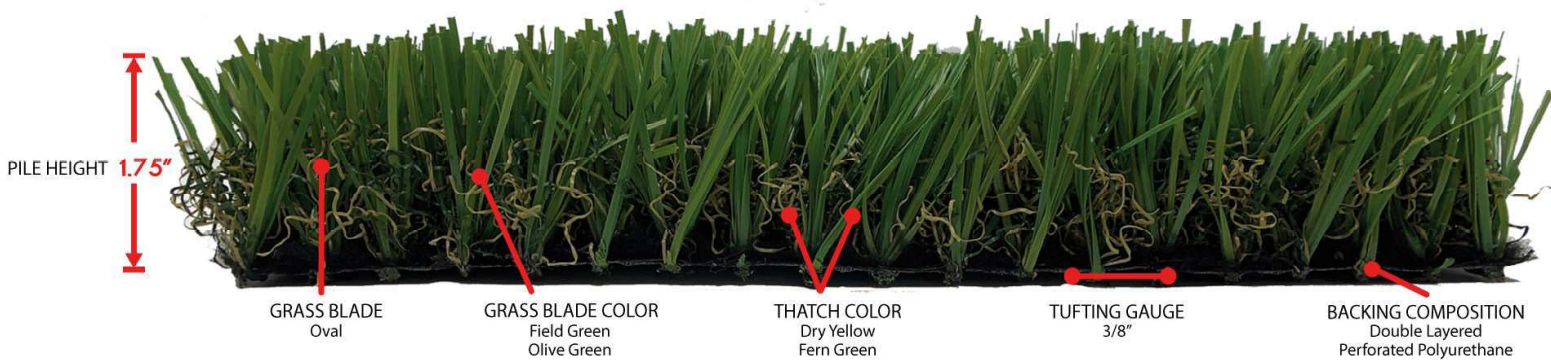

### ezLAWN Pro

TOTAL WEIGHT

ROLL WIDTH

**EZLAWN PRO** is an unique synthetic grass that includes field and also olive eco-friendly turf blade color tones with a brownish thatch layer in a 97 ounce weight. Each grass blade is triple reinforced into a long lasting perforated backing via tuft bind technology, which makes this lawn incredibly immune to draw pressure! The oval grass blade shape provides a soft flexible feeling as well as a realistic appearance, which makes this artificial lawn ideal for kids and also pet dogs!

ezLAWN PRO synthetic grass's perforated support makes cleaning an easy basic job where any kind of liquid will certainly drain with! Each blade consists of a U.V. immune technology so Sequoia artificial turf will stay eco-friendly and also luxurious even in one of the most extreme settings!

### PRODUCT DATA SHEET

Item	Details
Yarn	S-BLADE Narrow
Pile Height	40mm/ 1.57 in
Gauge	3/8"
Stitch Rate	145/m
Backing	Composite PP
Coating	Polyurethane
Total Weight	97 ounces
Drain Rate	85 cm per square meter
Infill	20-40 mesh, 1.5-2 lbs per square