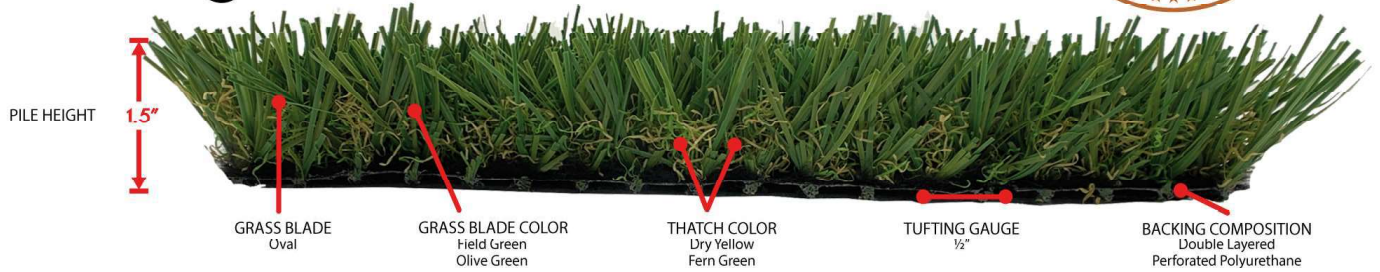

ezLAWN

TOTAL WEIGHT
72oz

ROLL WIDTH
15FT

EZLAWN synthetic grass includes a beautiful area and olive eco-friendly lawn blade shade duo paired with a brown thatch in a lighter approximately 45 ounce face weight. Perfect for landscapes that experience light to modest website traffic, ezLAWN fabricated turf makes a remarkable addition to any front lawn, backyard or business home! Each grass blade is outfitted with U.V. preventative homes during the production procedure, so your synthetic grass will certainly not discolor! Armed with the most recent tuft bind technology, this artificial turf is three-way strengthened right into the lawn support so the turf blades will stay-- also during play with children or your furry good friends!

PRODUCT DATA SHEET

Item	Details
Yarn	PE Monofilament
Pile Height	38mm/ 1.50 in
Gauge	1/2"
Stitch Rate	85/m
Backing	Composite PP
Coating	Polyurethane
Total Weight	72 ounces
Drain Rate	85 cm per square meter
Infill	20-40 mesh, 1.5-2 lbs per square